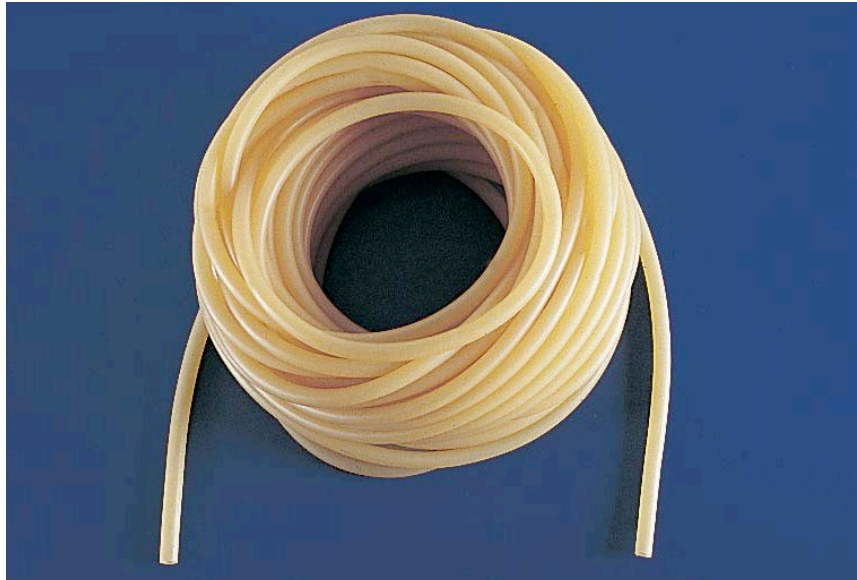

### Latexschlauch

- dauer temperatur beständig bis +120°C
- auf Rollen zu je 10m
- unsteril
- VE 1 Rolle
- UK 1 Rolle

### Stomach tube

- constantly resistant to temperatures to +120°C
- on reels of 10m length
- non-sterile
- unit 1 reel
- box 1 reel

	<b>I.D.</b>	<b>O.D.</b>
<b>ML-885001</b>	2,0mm	4,0mm
<b>ML-885002</b>	3,0mm	5,0mm
<b>ML-885003</b>	4,0mm	6,0mm
<b>ML-885004</b>	4,0mm	7,0mm
<b>ML-885005</b>	5,0mm	8,0mm
<b>ML-885006</b>	5,0mm	9,0mm
<b>ML-885007</b>	6,0mm	9,0mm
<b>ML-885008</b>	6,0mm	10,0mm
<b>ML-885009</b>	7,0mm	10,0mm
<b>ML-885010</b>	8,0mm	12,0mm
<b>ML-885011</b>	9,0mm	13,0mm
<b>ML-885012</b>	10,0mm	14,0mm